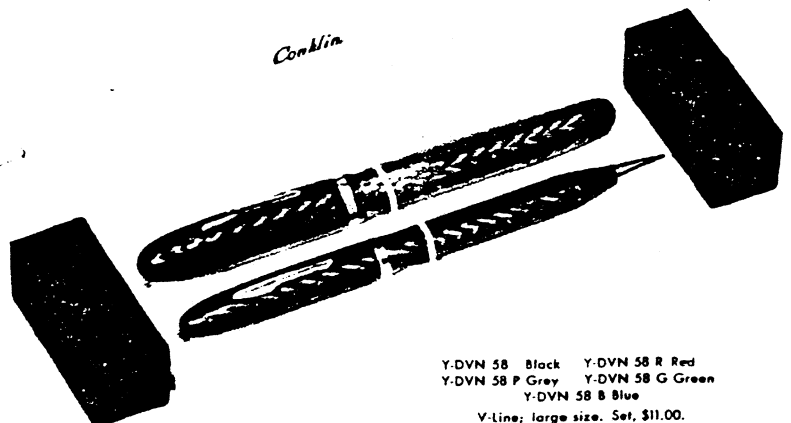

Y-DVN 58 Black Y-DVN 58 R Red
Y-DVN 58 P Grey Y-DVN 58 G Green
Y-DVN 58 B Blue
V-Line; large size. Set, $11.00.